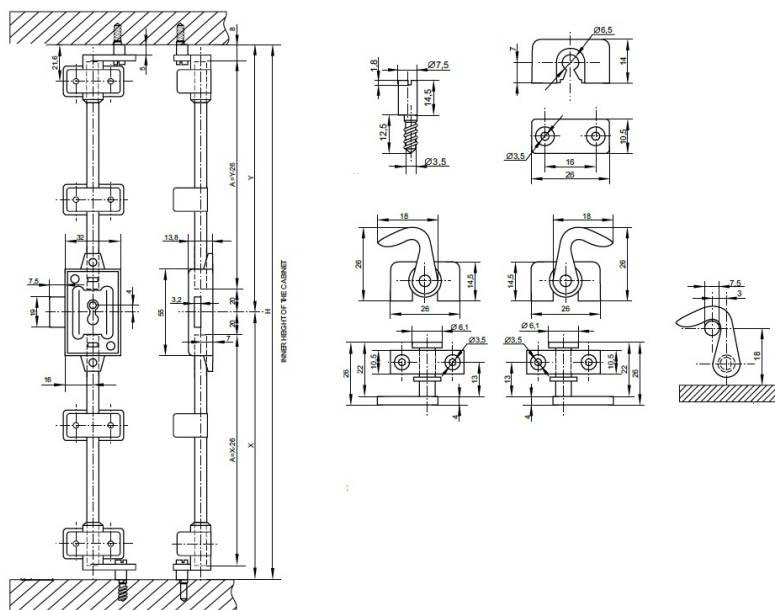

PRODUCT SHEET

Description:

Rotary Bar Lock 155M, Screw-On, 3-Way, R+L, BRZ, No Bar or Key but All Other Accessories, Universal Right +Left, Application, Simple Key Type Euro Bit

Item number:

14.05.312-1

Units	Box	Carton	HS Code	Barcode
Pcs.	12	120	8301300000	
				5704866043496